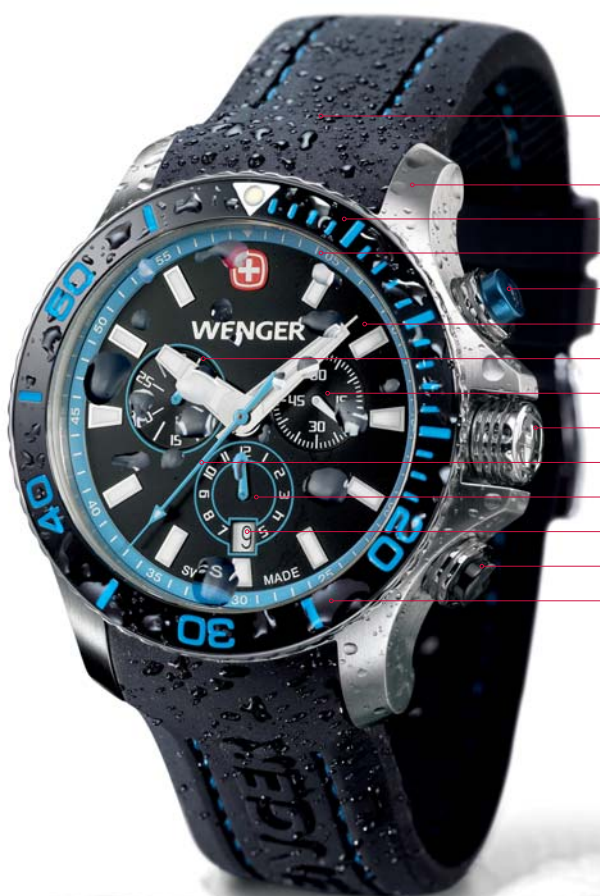

No environment is more demanding – or less forgiving – than the sea. Fortunately there's WENGER'S SEAFORCE. Equipped with a knurled, screw-down crown, which protects the Swiss quartz movement up to 200m, it's ready for service no matter how deep your adventures might take you.